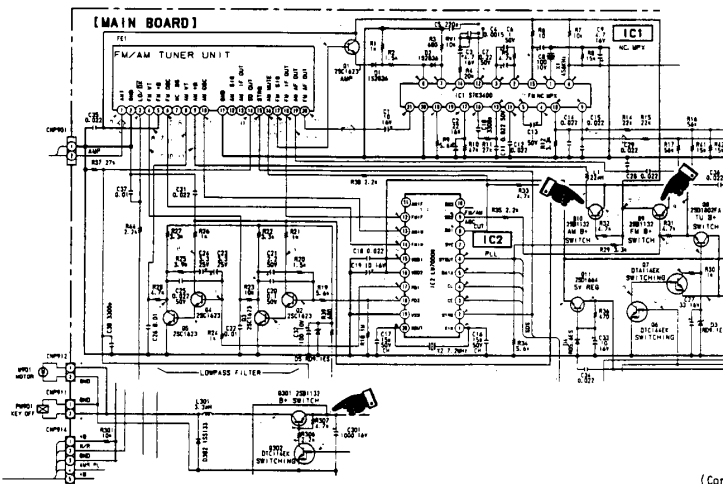

SONY

Car Stereo Service Bulletin

Model: XR-7070, XR-7077

No. 188R1

Subject: Incorrect Part Numbers - Q9/10/
301/325/329

Date: April 26, 1991

This Service Bulletin Supersedes Car Stereo Service Bulletin No. 188.

Symptom:
(**)

The part numbers and descriptions for the following transistors have been incorrectly listed in the service manual.

Solution: Please correct your service manual with the part numbers and descriptions listed below:

Ref. No.	Description		Part Number	
	Incorrect	Correct	Incorrect	Correct
Q9, Q10, Q301, Q325, Q329	2SB-1175HFE	2SB-1132QR	8-729-119-76	8-729-920-78

Reference: FPR L1411, M0969

PRINTED IN U.S.A.
CSA-14491-4

Radio/Cassette
CSA-14